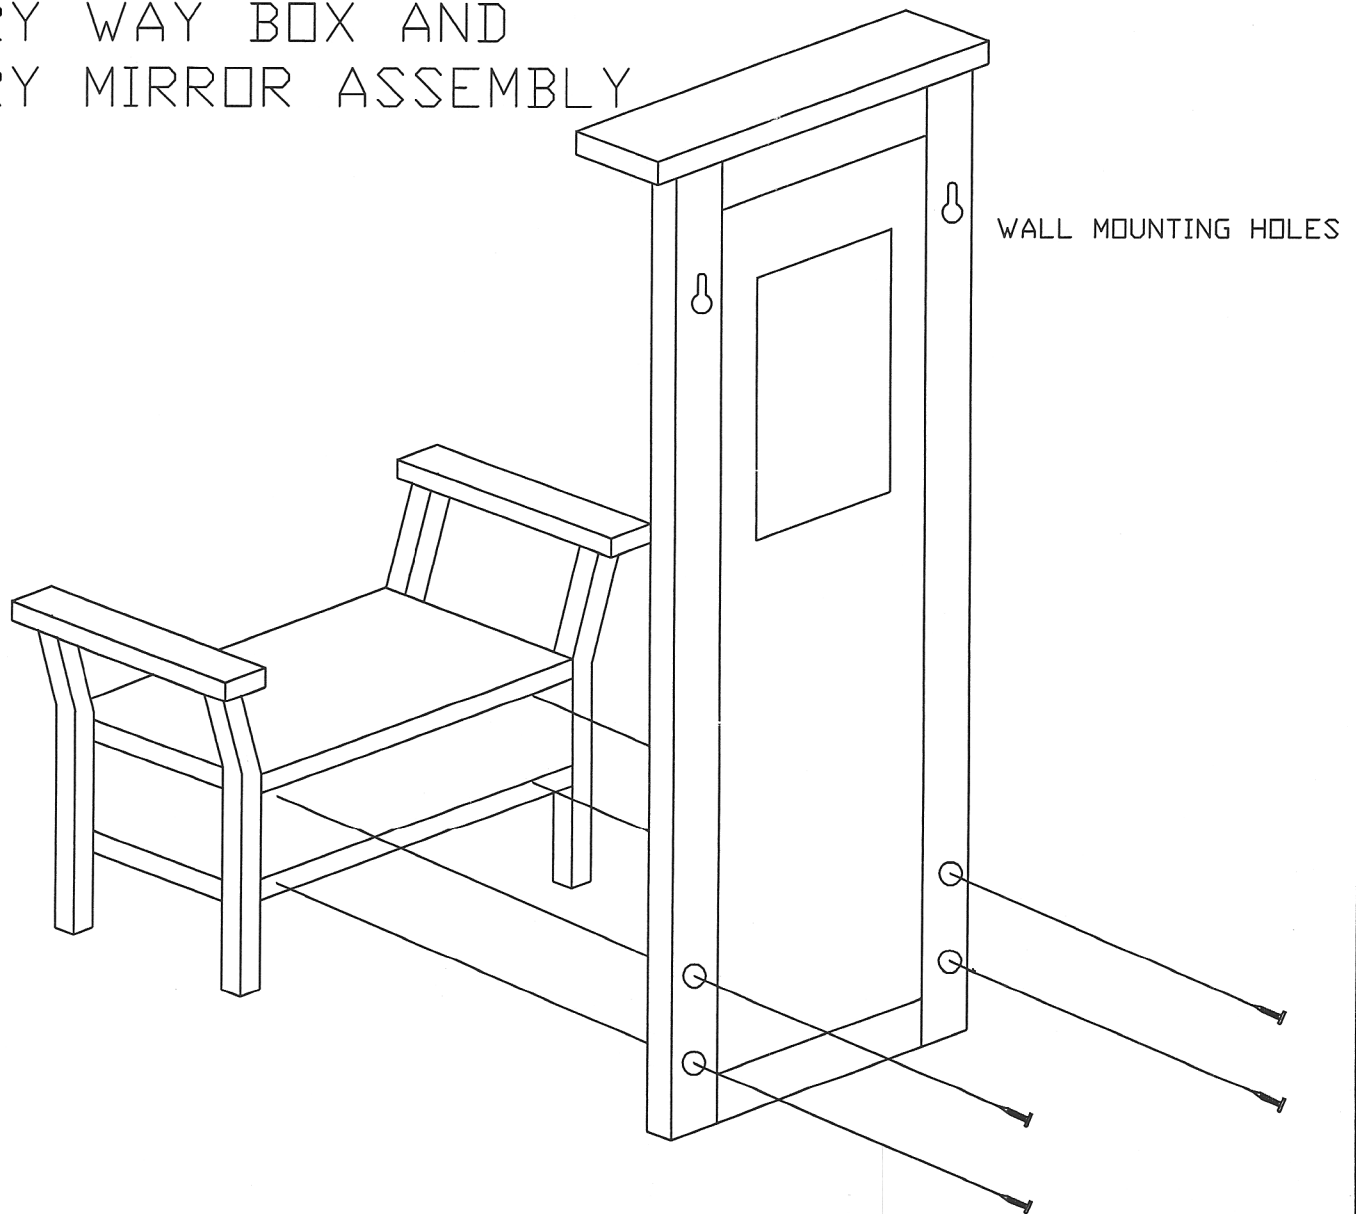

TRIE NORTH

FURNITURE CO

ENTRY WAY BOX AND
ENTRY MIRROR ASSEMBLY

HARDWARE:

1 5/8" SCREWS

TOOLS:

PHILIPS
SCREW DRIVER