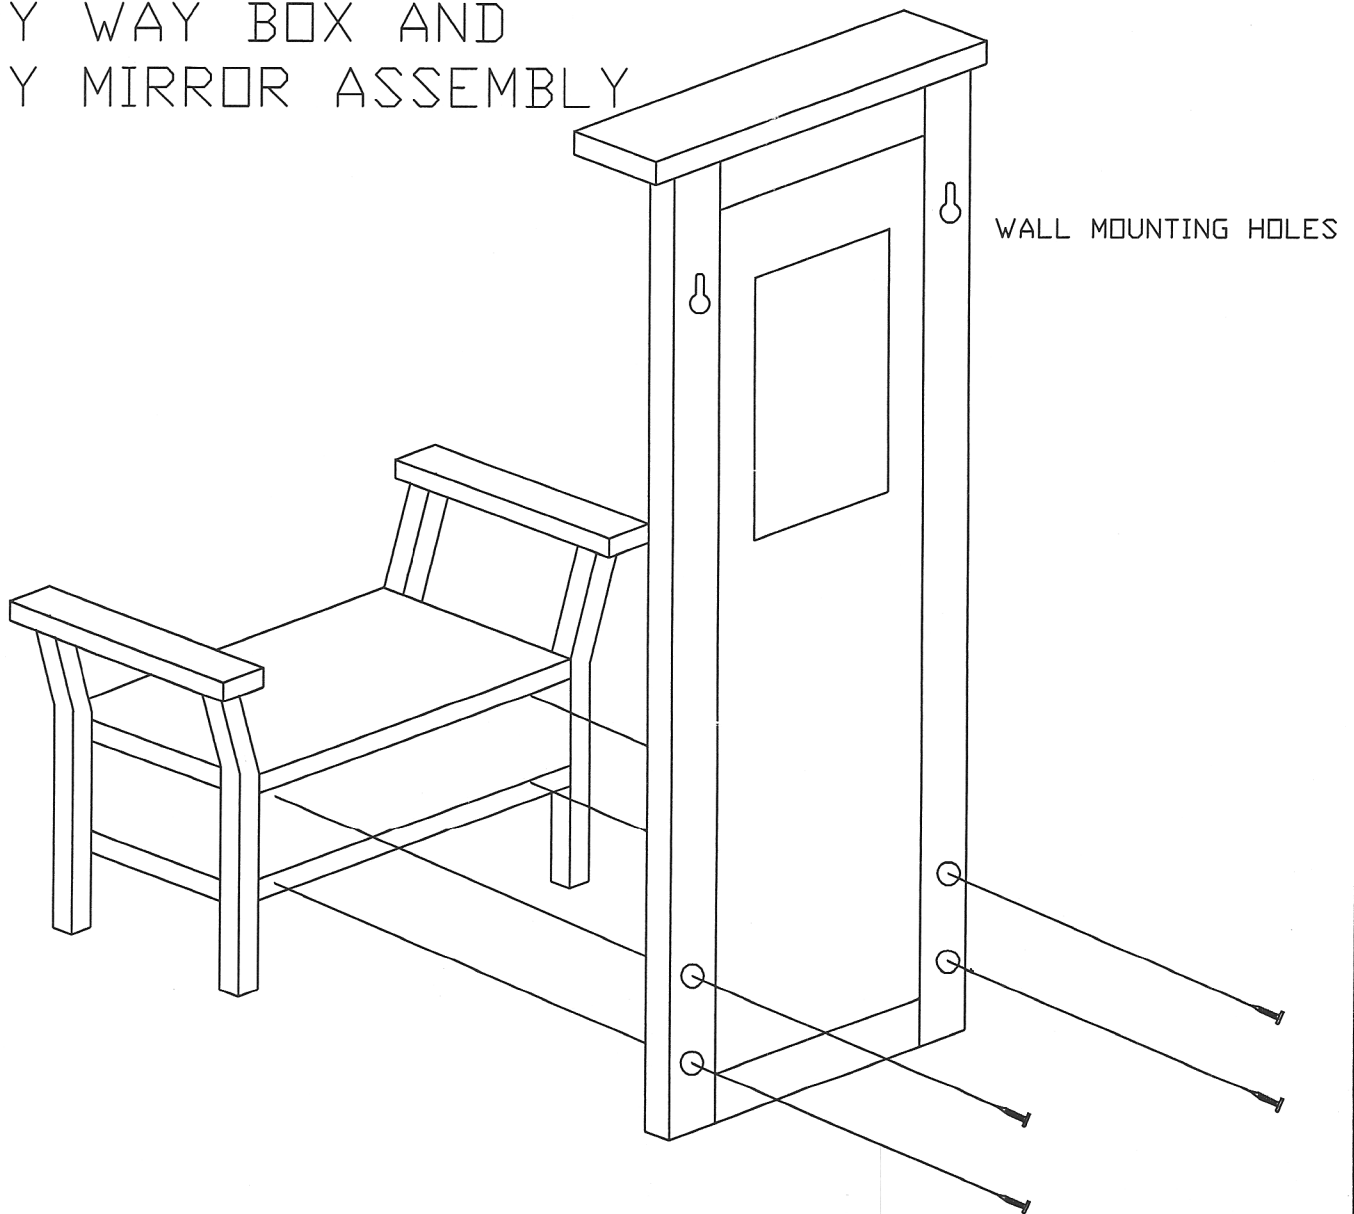

TRIE NORTH

FURNITURE CO

ENTRY WAY BOX AND
ENTRY MIRROR ASSEMBLY

HARDWARE:

1 5/8" SCREWS

TOOLS:

PHILIPS
SCREW DRIVER